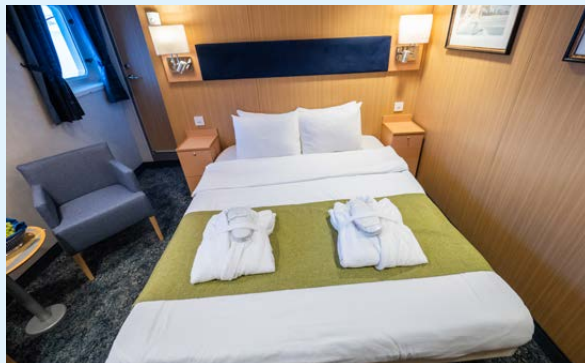

CABIN SIZE: Approx. 3.27 x 3.30 metres

BED: Double (two fixed beds) 1.62 x 2 m equipped with 4 bed lamps and 2 nightstands with 2 drawers in each and headrest.

WINDOWS: 2/45 x 65 possible to open. Mirrored glass for privacy so no viewing can be done from the outside.

BATHROOM: Approx. 1.98 x 1.52 m, L-figuration.

STORAGE: 2 medium sized wardrobes, storage possibilities under the bed.

SEATING AREA: 2 armchairs, 1 small round table.

EXTRA SERVICE: TV, DVD-player, personal library, mini bar (first content complimentary), 2 pairs of slippers, 2 bathrobes, free fruit basket.