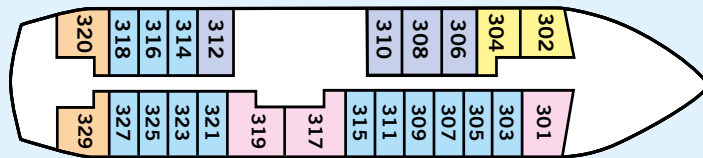

Deck 3

- Category A
- Category B
- Category C
- Category D
- Category E
- Category F